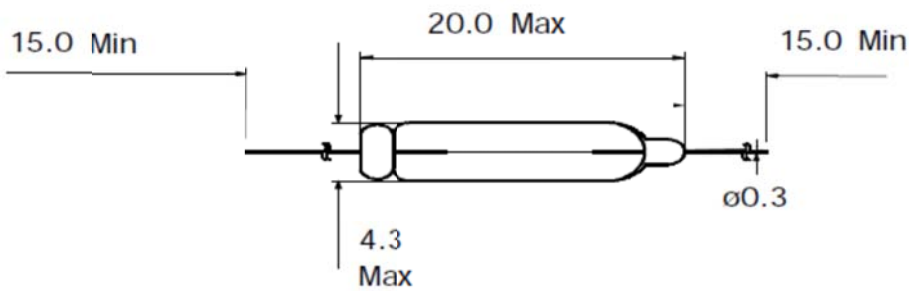

WJOE Radio

Taking radio from the past into the new Millennium!

Meter/axial Indicator Lamp

Part No.: Custom
Voltage: 12
ANSI Code:
Base Type: axial (wires)
Diameter: 4.3mm max.
Life Hours: 5000
Watt: 3
Amperage: 225-270 ma
Bulb Shape: tubular
Length: 20mm average
Filament Type: C-8