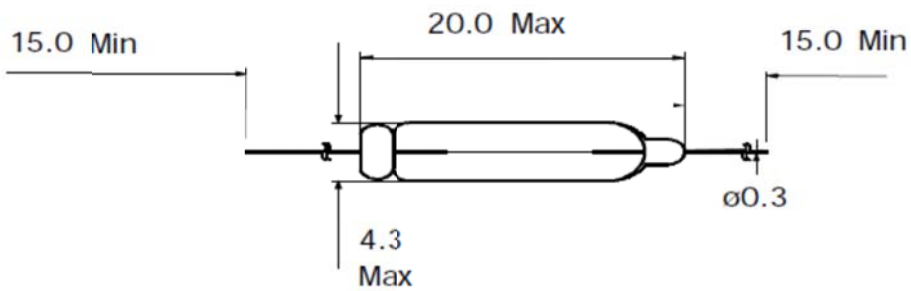

WJOE Radio

Taking radio from the past into the new Millennium!

Meter/axial Indicator Lamp

Part No.: Custom
Voltage: 12
ANSI Code:
Base Type: axial (wires)
Diameter: 4.3mm max.
Life Hours: 5000
Watt: 1.8
Amperage: 125-140 ma
Bulb Shape: tubular
Length: 20mm average
Filament Type: C-8