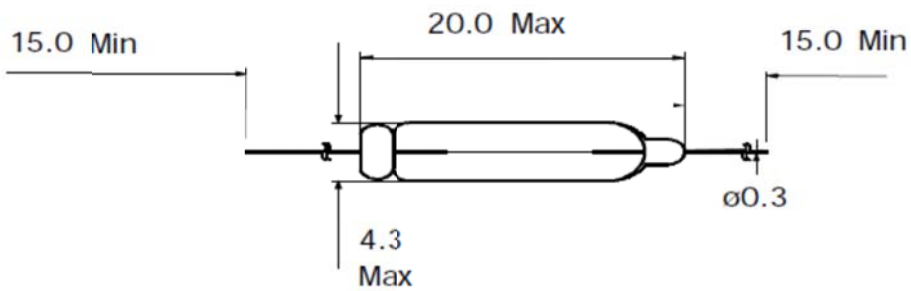

## Meter/axial Indicator Lamp

Part No.: Custom  
Voltage: 12  
ANSI Code:  
Base Type: axial (wires)  
Diameter: 4.3mm max.  
Life Hours: 10000  
Watt: 1.2  
Amperage: 90-110 ma  
Bulb Shape: tubular  
Length: 20mm average  
Filament Type: C-8