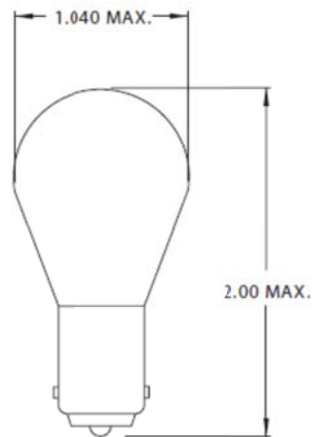

WJOE Radio

Taking radio from the past into the new Millennium!

#1157A Indicator Lamp

CROSS REF:

1157 (Dual Circuit) = 1016 1034 1076 1077 1130

1154 1158 1493 2057 2357 2397 7528 2F2112011

Wagner 17916

12.8/14 Volt
2.1/0.59 Amps
26.9/8.26 watt
S8 Bulb
Double Contact Index Bayonet Base
Amber